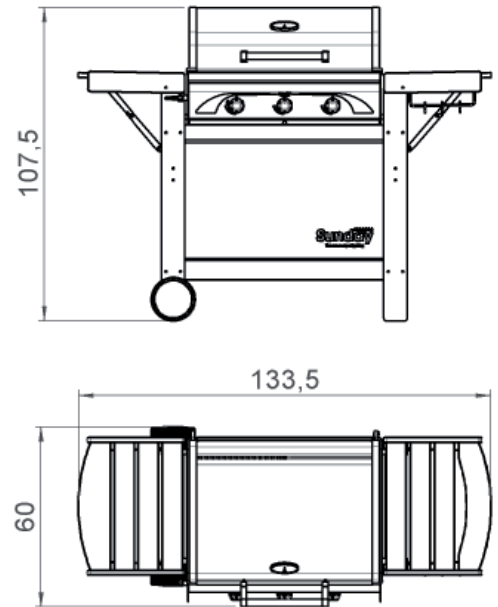

# Profy 3 inox

56435

56056435

cm 65x48,5

CAST IRON GRID

kg 46.5

8/10

80x120 h205

264

20"  
40"  
40' HQ 345

Cast iron grill and plate combination gas grill measuring 65x48,5 cm, 3 burners with piezoelectric ignition, oven cover in stainless steel with thermometer, lava grill and cast iron steak grill, with cooking fat collection tray, trolley in sturdy exotic w