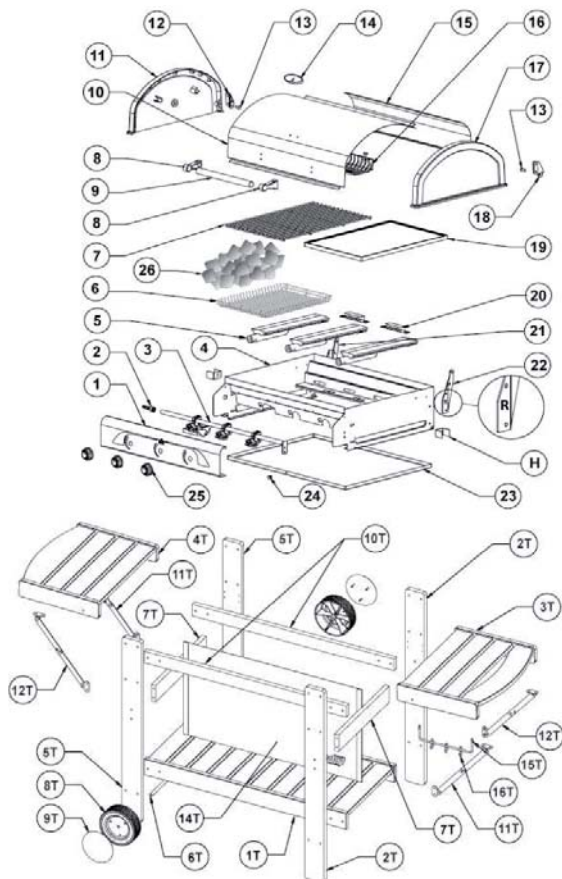

264

20"  
40"  
40' HQ 345

Cast iron grill and plate combination gas grill measuring 65x48,5 cm, 3 burners with piezoelectric ignition, oven cover in stainless steel with thermometer, lava grill and cast iron steak grill, with cooking fat collection tray, trolley in sturdy exotic w

## COMPONENTS

## CODE

1	FRAME	261466
2	CONTROL PANEL	261550
3	COMPLETE GAS PIPE	261127
4	30 MBAR RAMP WITH REGULATORS	261138
5	STRUCTURE	261150
6	BURNER	261069
7	LAVA ROCK GRID	400046
8	CAST IRON GRID	400037
8	#N/A	261123
9	COVER HANDLE	261079
10	#N/A	261118
11	#N/A	261120
12	#N/A	261122
13	OVEN DOOR HINGE PIN	261126
14	THERMOMETER	261077
15	#N/A	261117
16	WARMING GRID	261078
17	#N/A	261119
18	#N/A	261121
19	CAST IRON COOKING PLATE	400036
20	CROSS FIRE	261144
21	#N/A	261124
22	#N/A	261081
23	DRIP PAN	261062
24	KNOB DRIP PAN	261696
25	KNOB	261680
26	LAVA ROCK	261008
	SCREW SET	261485
H	GRILL LOCK BRACKET	261125
1T	#N/A	26108013
2T	LONG LEG	26108011
3T	LATERAL SHELF-WHIT HANDLE	26109002
4T	LATERAL SHELF	26109001
5T	SHORT LEG	26108010
6T	WHEEL JOINT	261462
7T	SIDE SPACER	261461
8T	WHEEL	261164
9T	WHEEL COVER	261269
10T	UPPER WOOD	26108014
11T	RIGHT HINGE	26108026
12T	LEFT HINGE	26108027
14T	GAS BOTTLE COVER	26109004
15T	#N/A	26109007
16T	"S" SHAPED HOOK FOR ACCESSORIES	261656
17T	TROLLEY SCREW SET	26109049